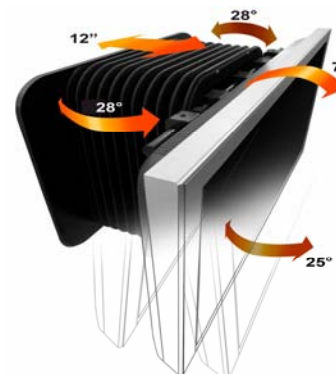

Motorized Mounting Solution For Your Plasma or LCD TV!

Want to be able to swivel your new flat panel TV by remote control?

the X-Arm™ allows the viewer to smoothly adjust the viewing angle of a flat panel display with the simple touch of a remote control. X-Arm™ is a programmable remote controlled robotic

arm designed to eliminate glare and reflection by allowing the user to adjust the variable tilt, swivel and telescopic functions.

We have one set up, and once you play with it you appreciated the utility of this high tech accessory.